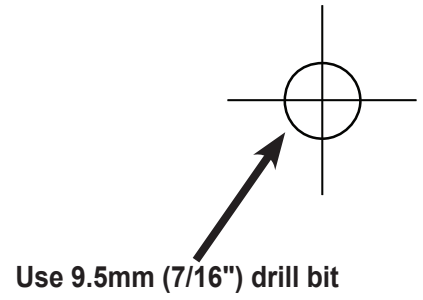

GARMIN™
GMR 18/24 MOUNTING TEMPLATE

Ship's Bow

Use 9.5mm (7/16") drill bit

141.5 mm
(5.57")

233.0 mm
(9.17")